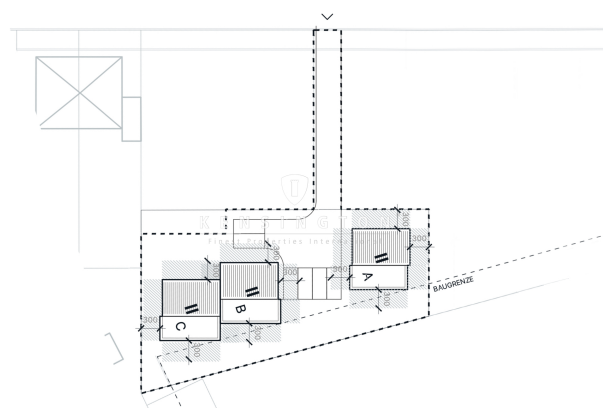

general:

object number external:	Kensington_KBP_437	as from:	22.07.2024
usage:	habitation	marketing method:	purchase
property:	plot of land (habitation)	street:	Groß Köriser Straße 24
place:	15741 Bestensee	Total size of site:	1.144,00 m²

prices:

purchase price:	449.000,00 €	broker's fee:	4,76 % inkl. ges. MwSt

energy certificate:

age group:	ohne

contact person:

name:	Marie Banach	street:	Wollankstraße 135
place:	13187 Berlin	phone:	+49 30 530 161 30
Email:	pankow@kensington-international.com		

Infrastructure:

images

Skizze