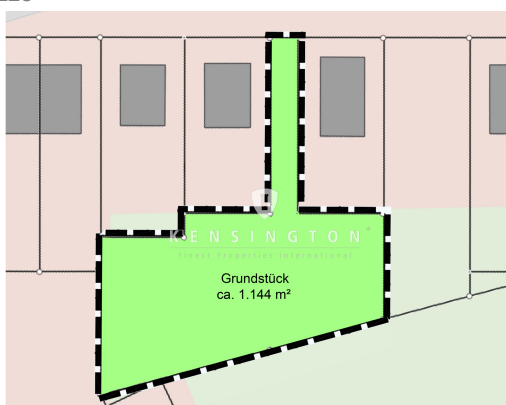

general:

object number external:	Kensington_KBP_437	as from:	22.07.2024
usage:	habitation	marketing method:	purchase
property:	plot of land (habitation)	street:	Groß Köriser Straße 24
place:	15741 Bestensee	Total size of site:	1.144,00 m²

prices:

purchase price:	449.000,00 €	broker's fee:	4,76 % inkl. ges. MwSt

energy certificate:

age group:	ohne

contact person:

name:	Marie Banach	street:	Wollankstraße 135
place:	13187 Berlin	phone:	+49 30 530 161 30
Email:	pankow@kensington-international.com		

Infrastructure:

images

Skizze